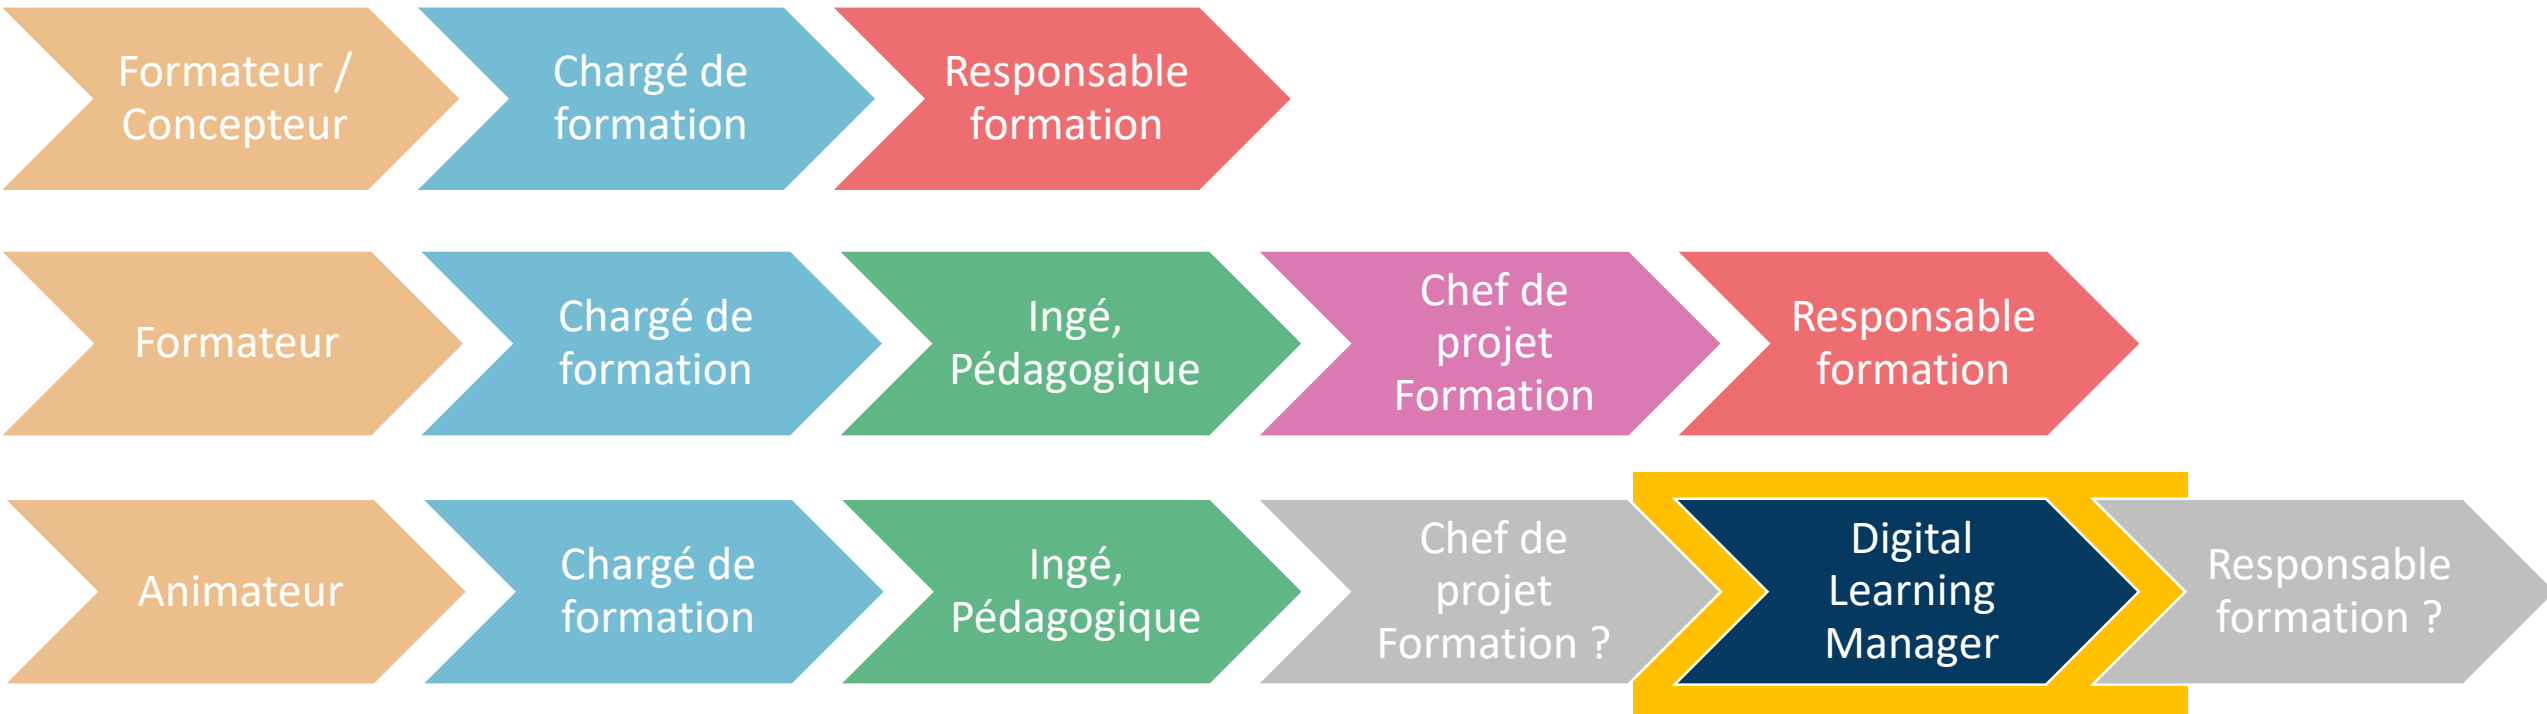

Digital Learning Manager ?