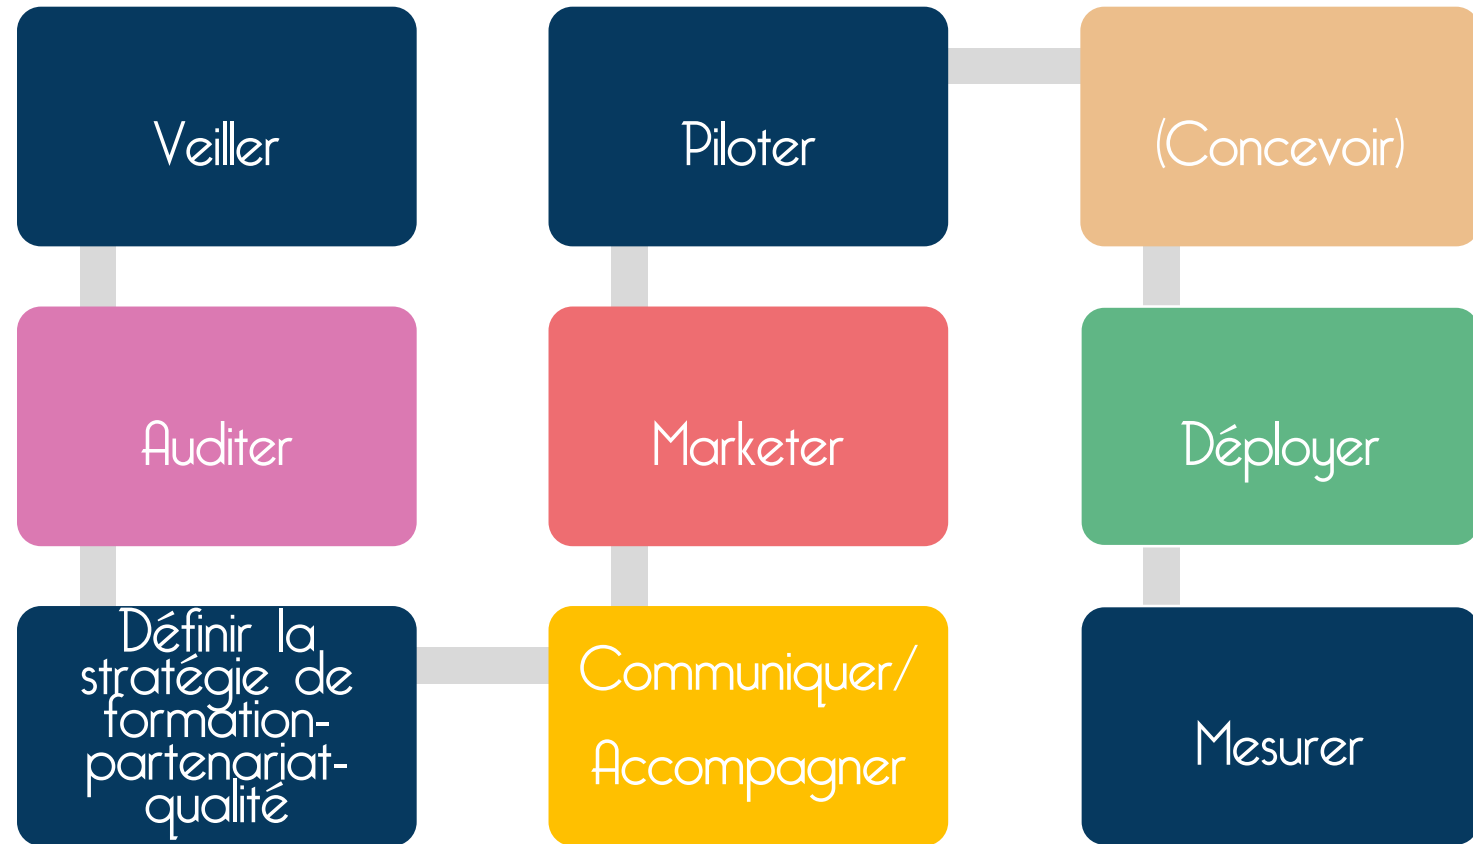

DIGITAL LEARNING MANAGER

The logo for 'Job Hubdate' features the word 'JOB' in a bold, orange, sans-serif font. The letter 'O' is stylized with several overlapping circles in various colors (purple, green, blue, yellow, pink) and small black dots scattered around it. To the right of the logo, the words 'HUBDATE' are written in the same orange, bold, sans-serif font.

Expérience terrain
Ancienneté
Expérience managériale
Expérience gestion de projet

JOB HUBDATE

HUB

Digital Learning Manager IRL ? Adeline, DLM, Yncréa HDF

Digital
Learning
Manager
IRL ?

Les
différence
avec chef
de projet
IF?