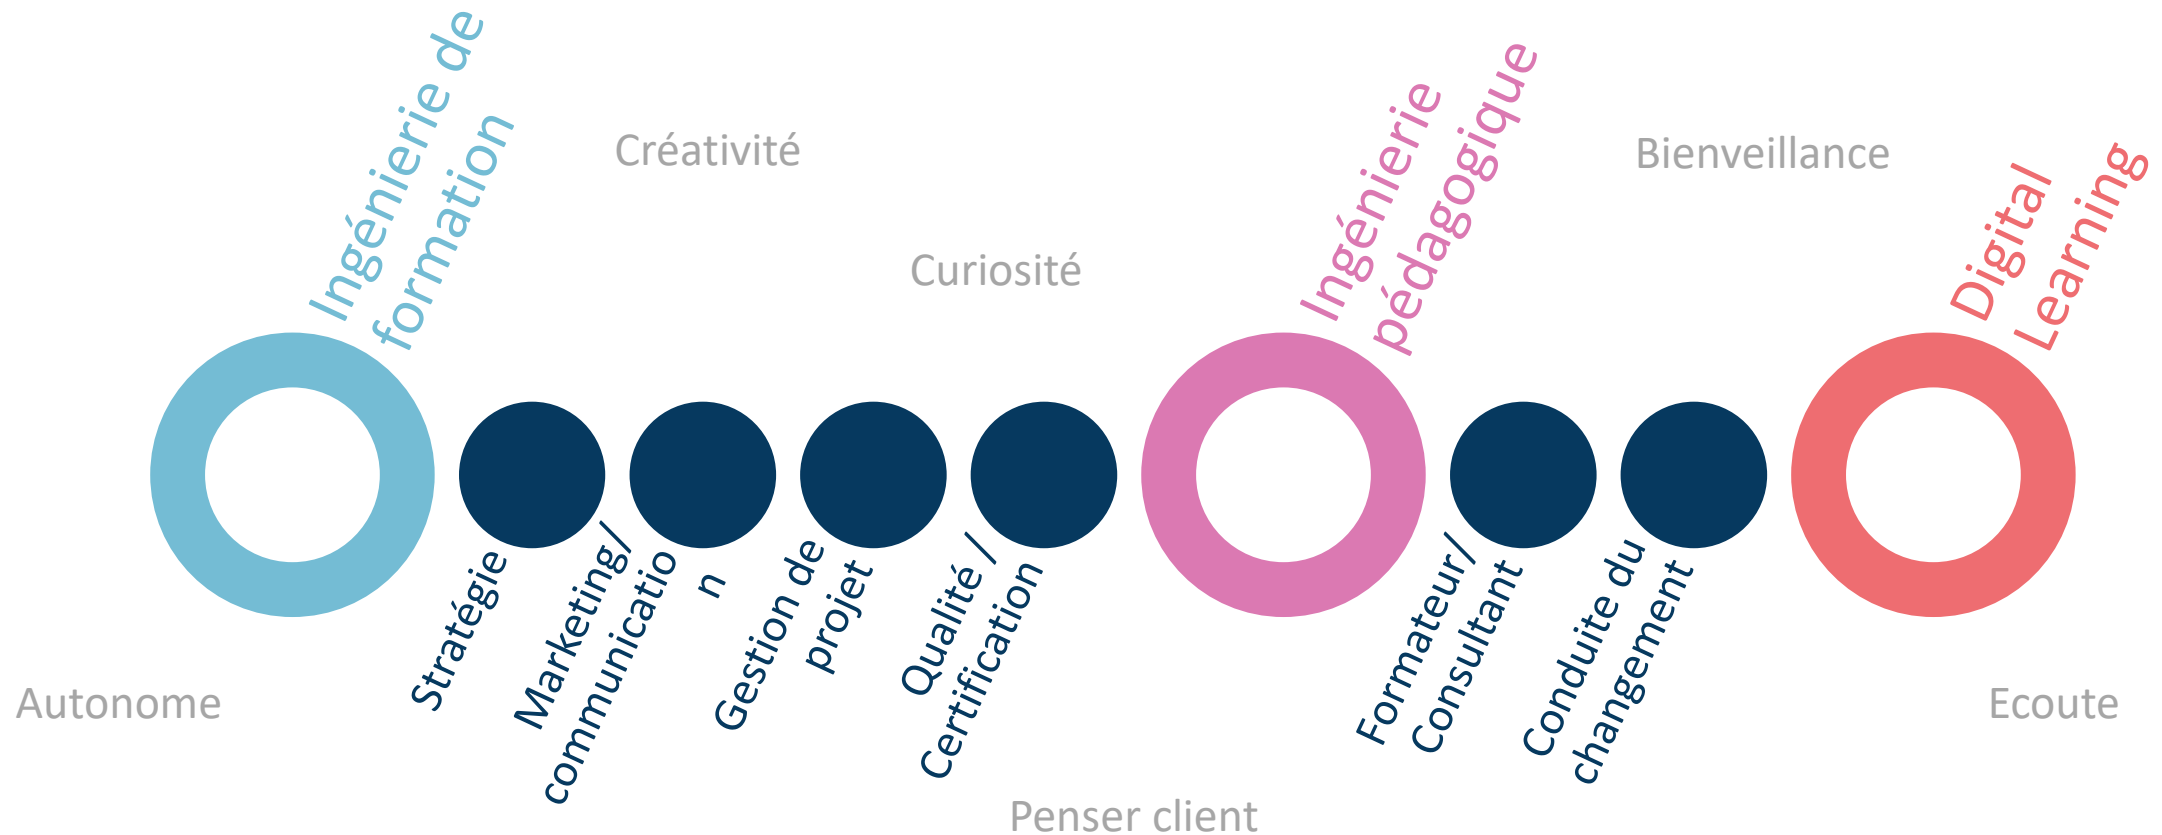

Digital Learning Manager ?